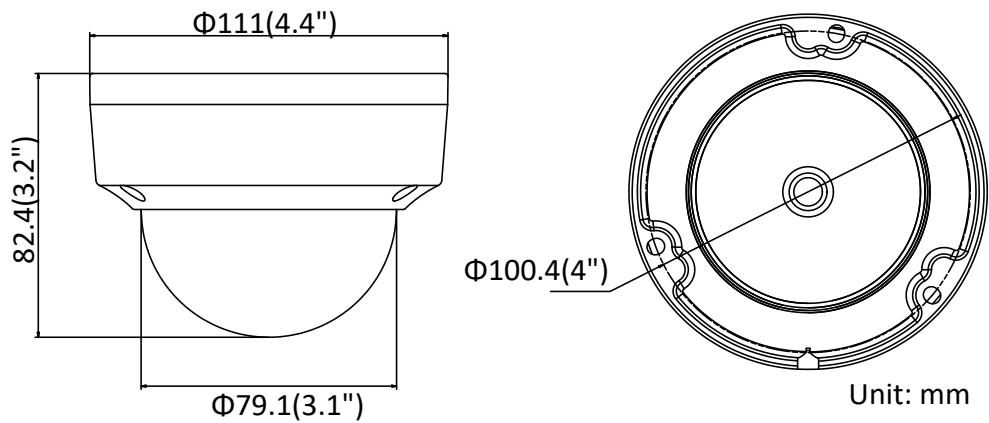

Protection Level	IP67, IK10
Material	Camera body: metal, bubble: plastic
Dimensions	Camera: Φ 111 mm $\times$ 82.4 mm (Φ 4.4" $\times$ 3.2") Package: 134 $\times$ 134 $\times$ 108 mm (5.3" $\times$ 5.3" $\times$ 4.3")
Weight	Camera: approx. 500 g (1.1 lb.)

Available Model

DS-2CD2163G0-I (2.8/4/6/8 mm), DS-2CD2163G0-IS (2.8/4/6/8 mm)

Dimension