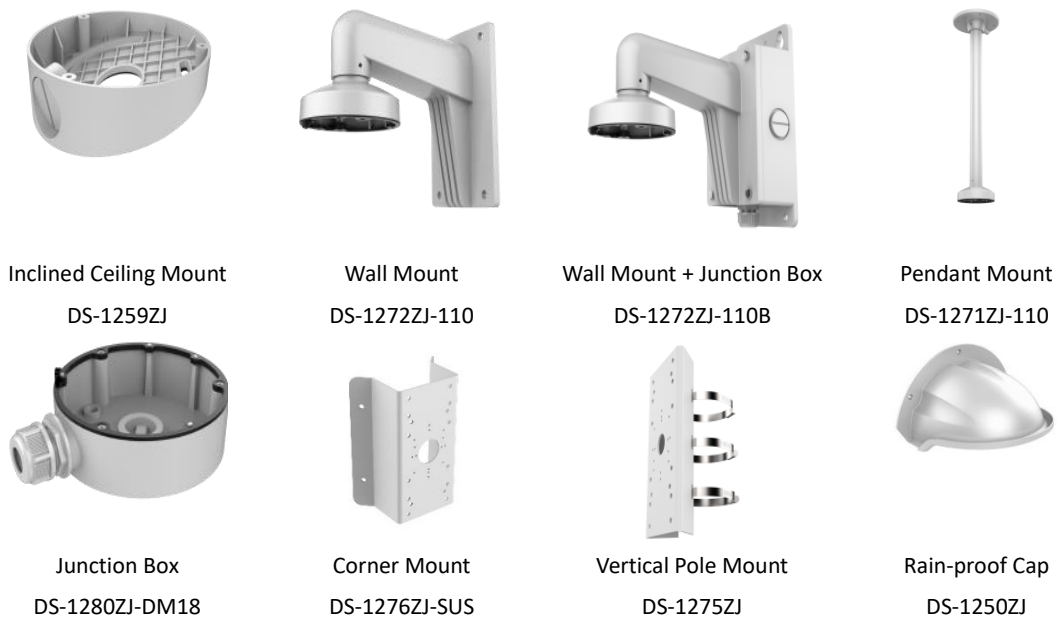

Protection Level	IP67, IK10
Material	Camera body: metal, bubble: plastic
Dimensions	Camera: $\Phi$ 111 mm $\times$ 82.4 mm ( $\Phi$ 4.4" $\times$ 3.2") Package: 134 $\times$ 134 $\times$ 108 mm (5.3" $\times$ 5.3" $\times$ 4.3")
Weight	Camera: approx. 500 g (1.1 lb.)

**Available Model**

DS-2CD2163G0-I (2.8/4/6/8 mm), DS-2CD2163G0-IS (2.8/4/6/8 mm)

**Dimension**

**Accessory**

**Wall Mount**  
DS-1258ZJ

**Inclined Ceiling Mount**  
DS-1259ZJ(Black)

**Pendant Mount**  
DS-1271ZJ-110(Black)

**Wall Mount**  
DS-1272ZJ-110(Black)

**Corner Mount**  
DS-1276ZJ-SUS(Black)

**Junction Box**  
DS-1280ZJ-DM18(Black)

**Wall Mount**  
DS-1258ZJ(Black)

**Vertical Pole Mount**  
DS-1275ZJ-SUS(Black)

Distributed by